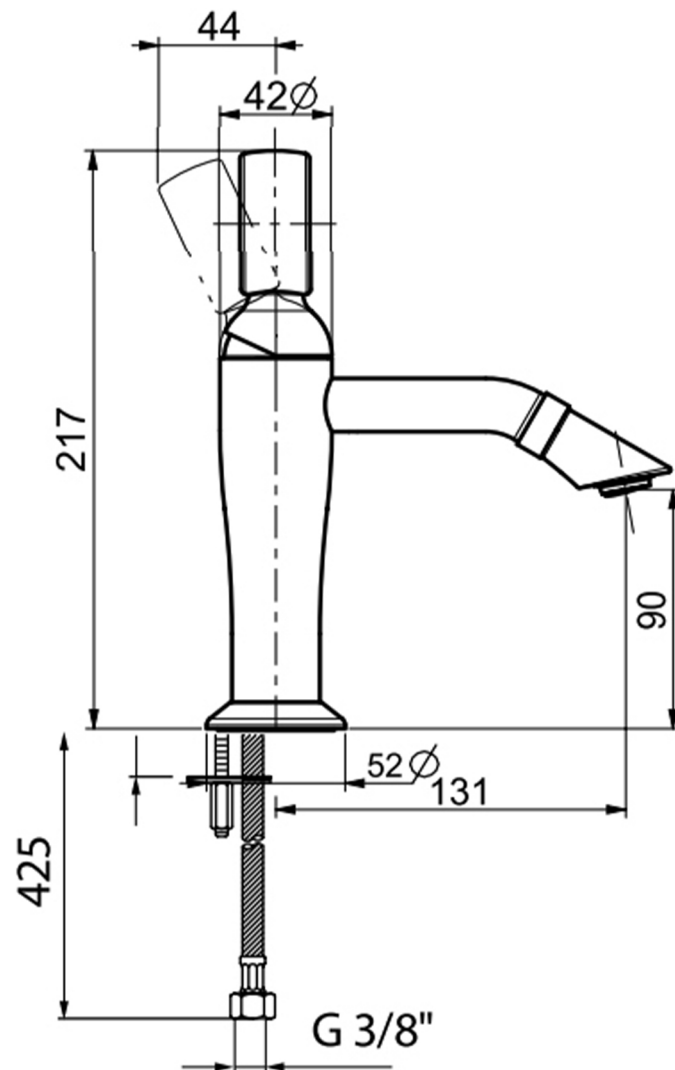

FAU-OPL-PCR

Category: Bathroom Faucet

Material: Lead-Free Brass

Dimensions: 5.5" (L) x 2" (W) x 8.5" (H)

Description: Luxury bathroom faucet in polished chrome finish.

*Numbers are in millimeter